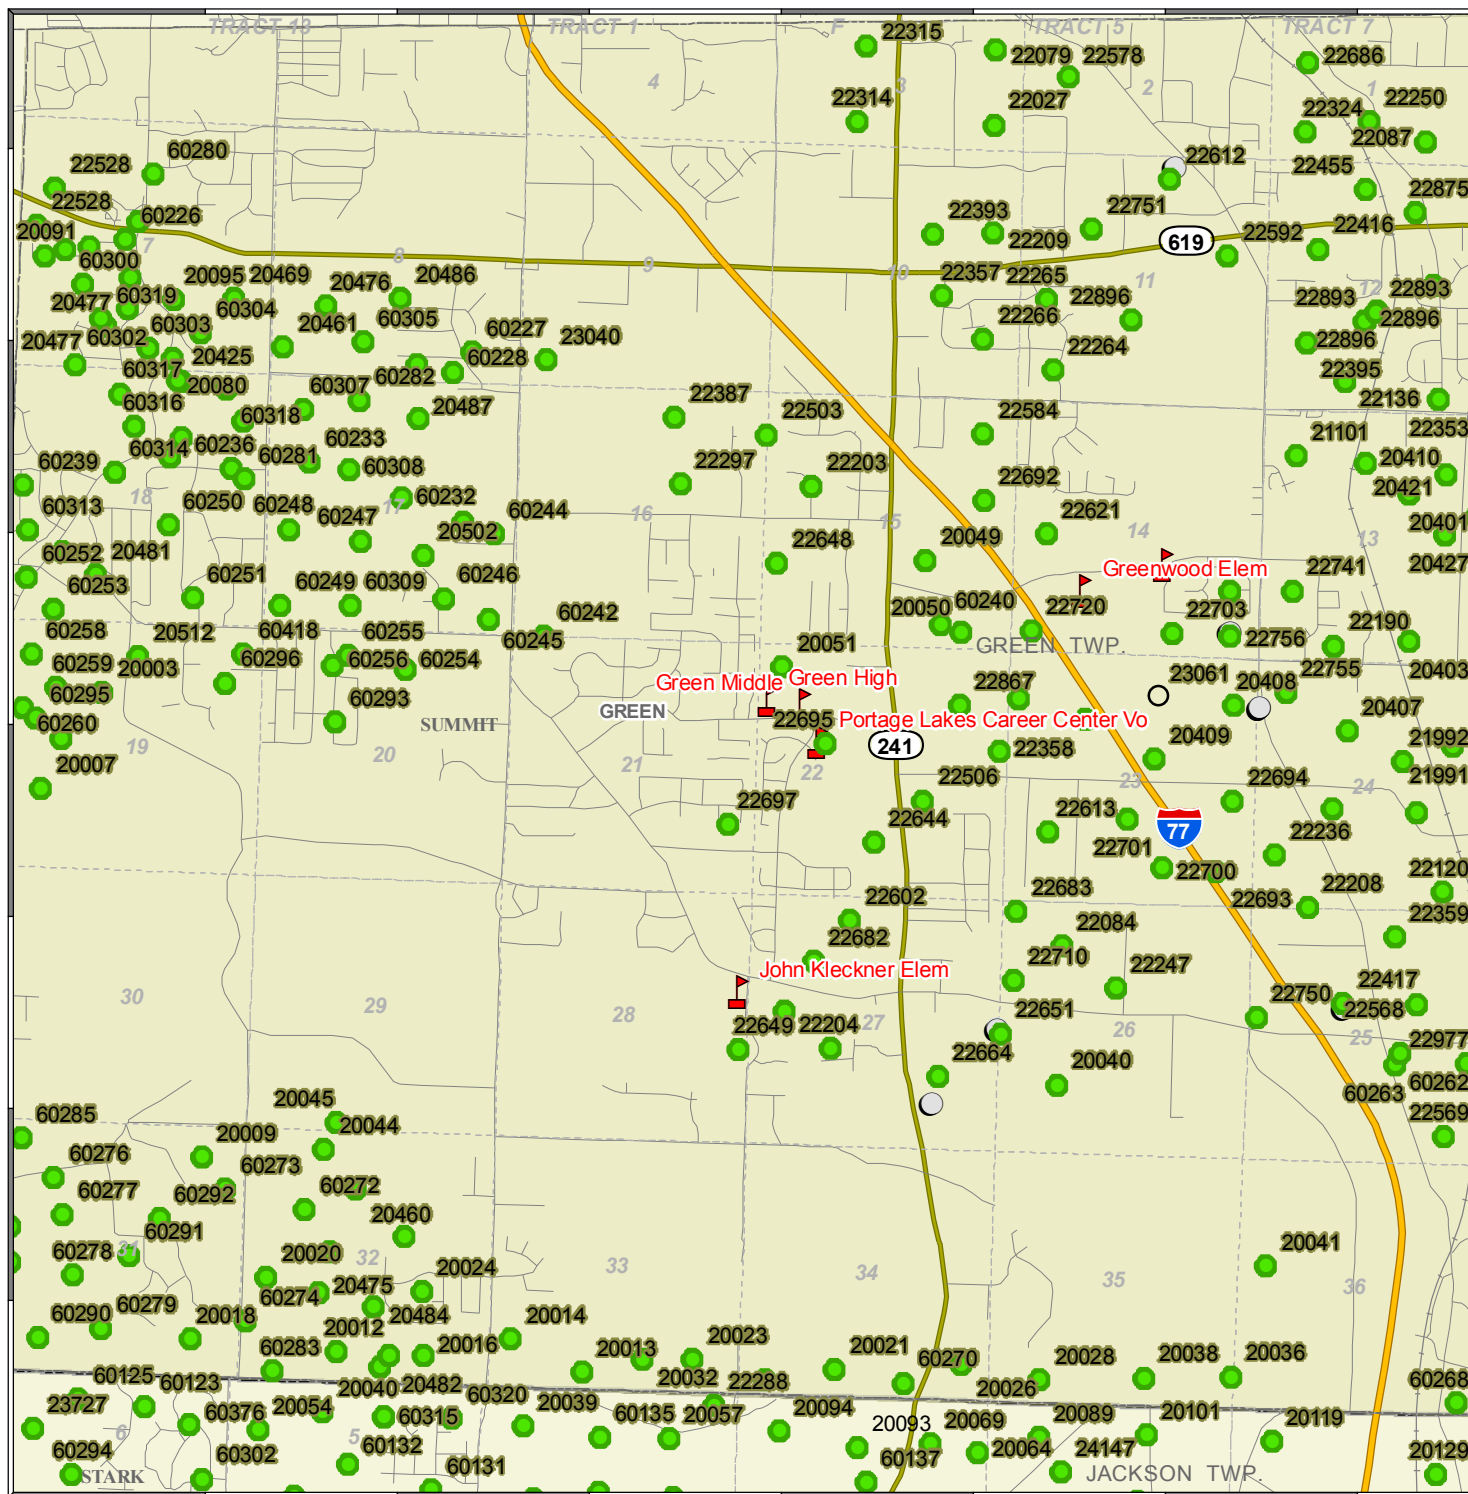

OHIO EMERGENCY OIL AND GAS WELL LOCATOR MAP

INDEX MAP

Map provided by:
The Ohio Department of Natural Resources:
 Division of Geological Survey
 and
 Division of Mineral Resources Management
<http://www.ohiodnr.com/>

DISCLAIMER

This product of the Ohio Department of Natural Resources, Division of Geological Survey is intended to provide general information only and should not be used for any other purposes. It is not intended for resale or to replace site-specific investigations. These data were compiled by the Ohio Division of Geological Survey, which reserves the publication rights to this material. If these data are used in the compilation of other data sets or maps for distribution or publication, this source must be referenced.